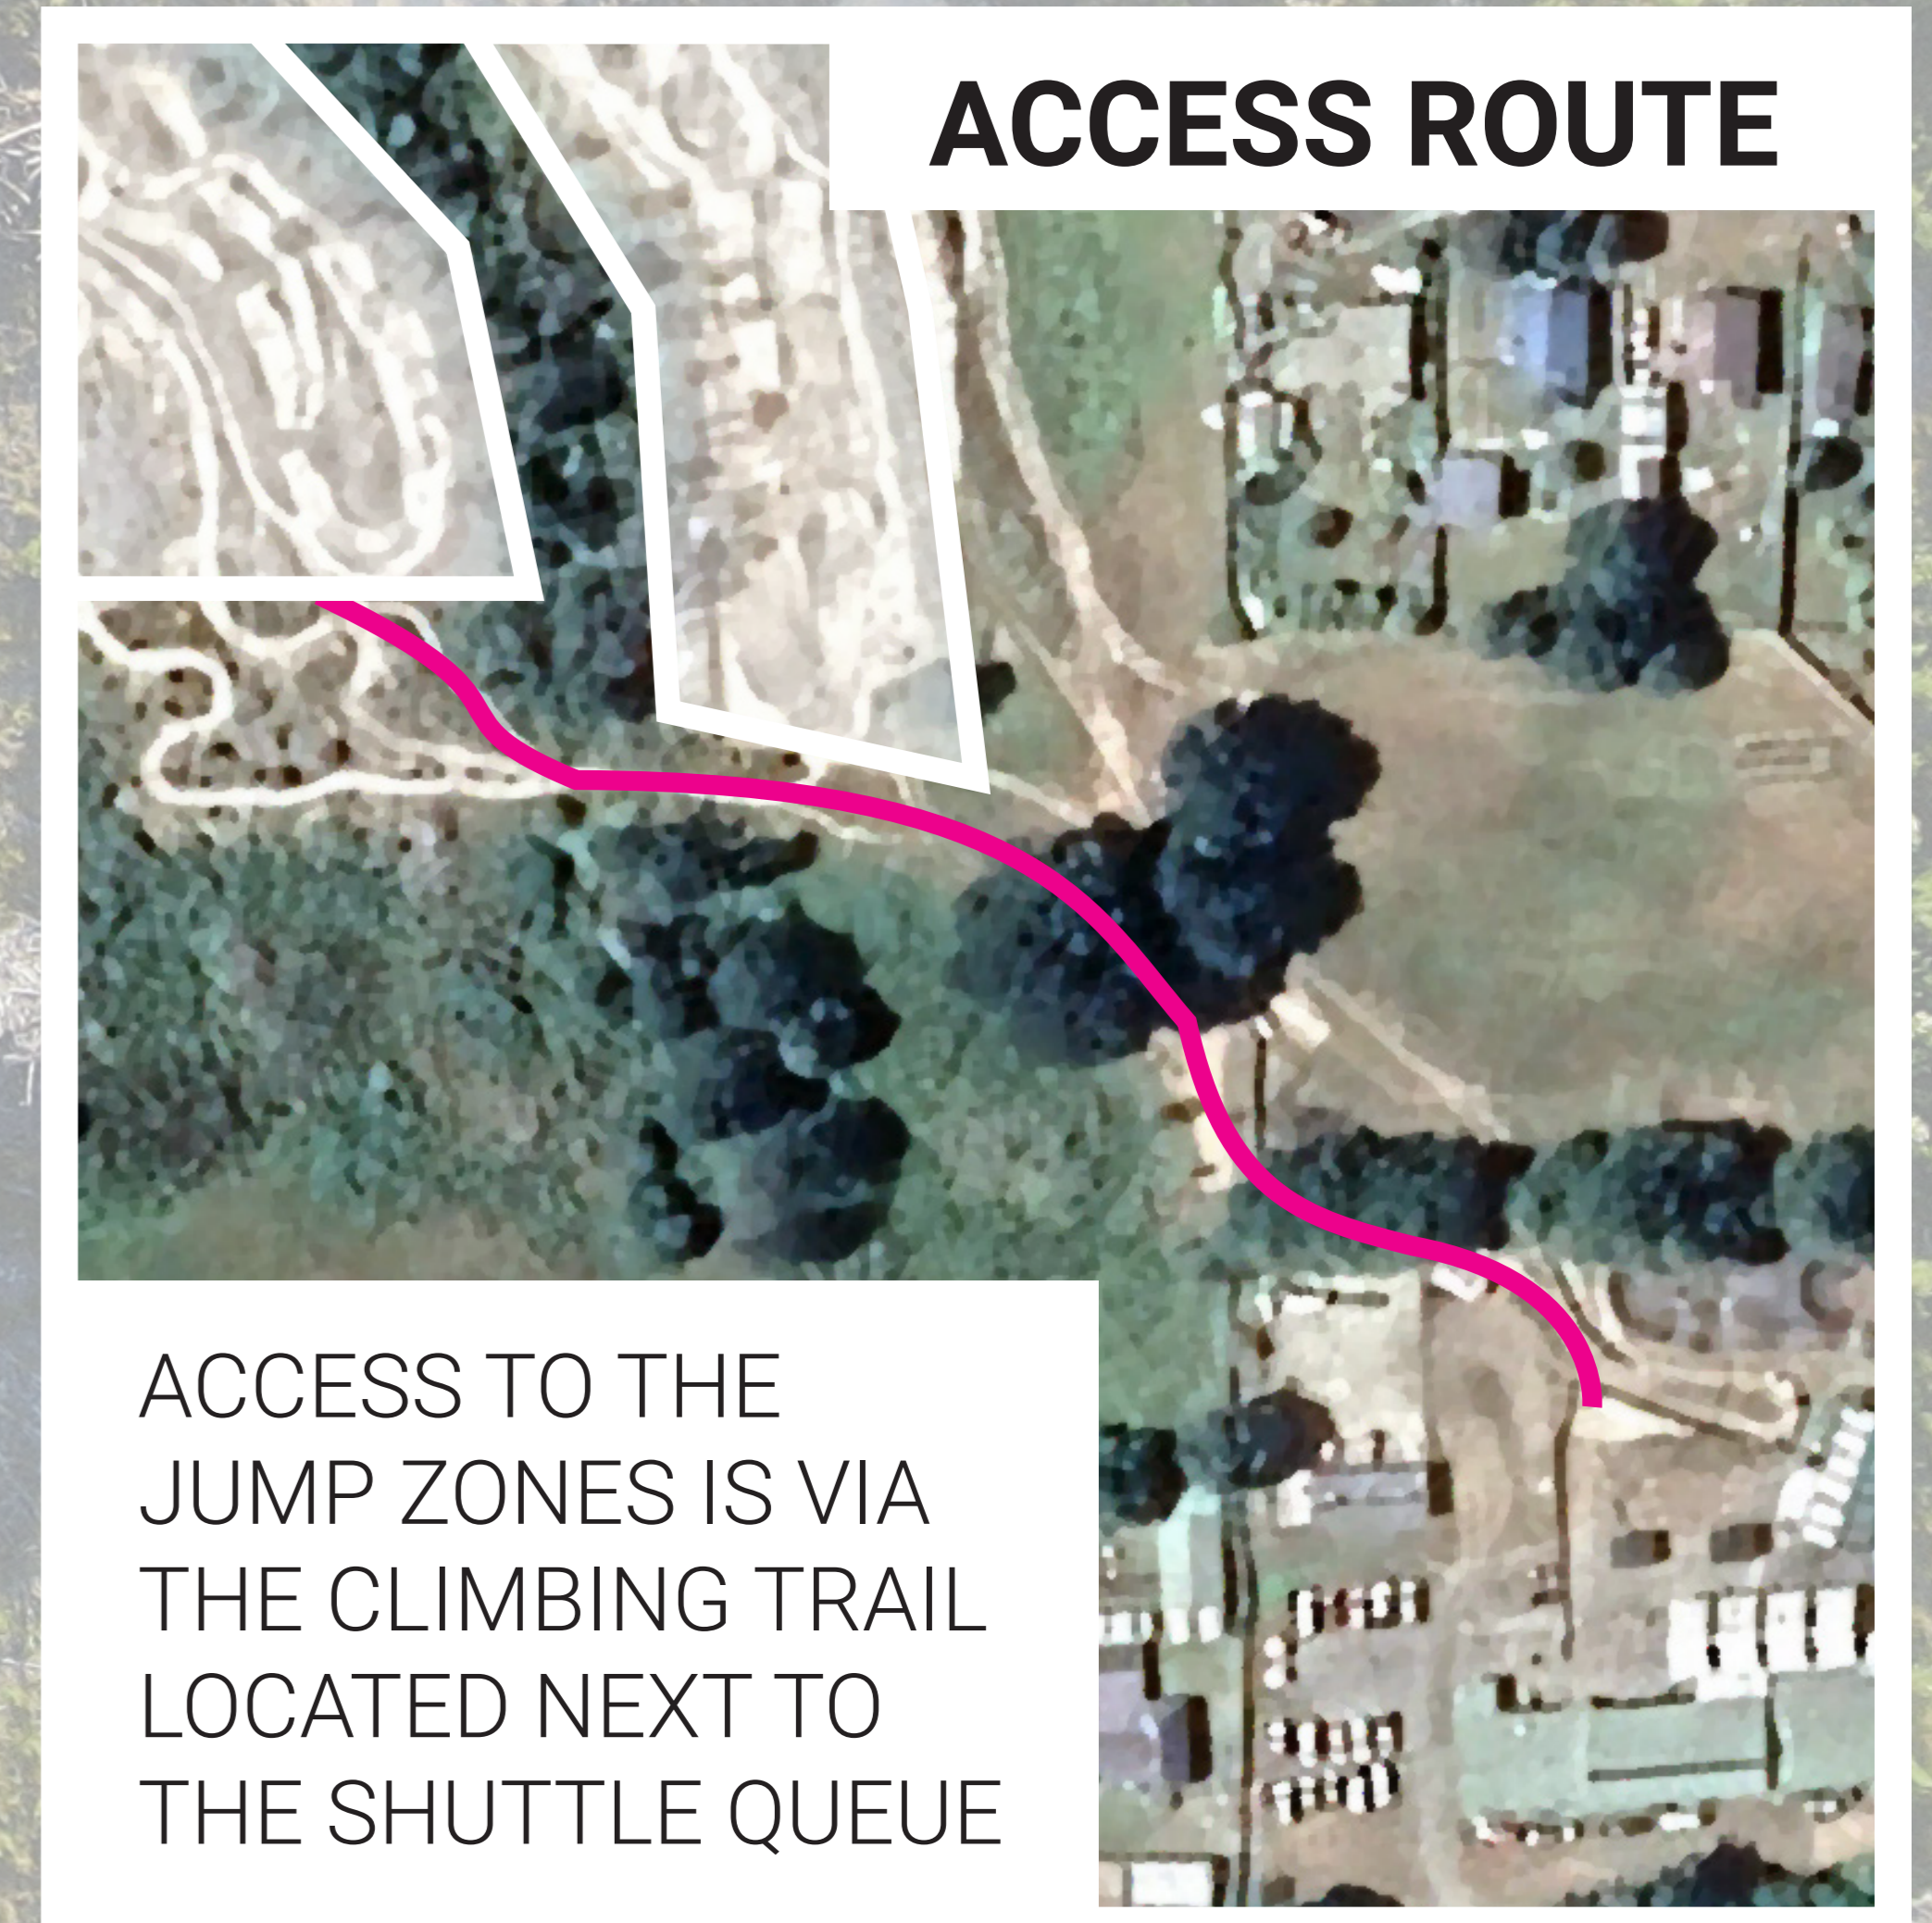

LEGEND

-  GREEN CIRCLE
-  BLUE SQUARE
-  BLACK DIAMOND
-  DOUBLE BLACK DIAMOND
-  PROLINE
-  WALK-UP ROUTE
-  START MOUND
-  VIEWING AREA

BEGINNER JUMPS ZONE

FREERIDE ZONE

COMING SOON

ADVANCED JUMPS ZONE

ACCESS ROUTE

ACCESS TO THE JUMP ZONES IS VIA THE CLIMBING TRAIL LOCATED NEXT TO THE SHUTTLE QUEUE